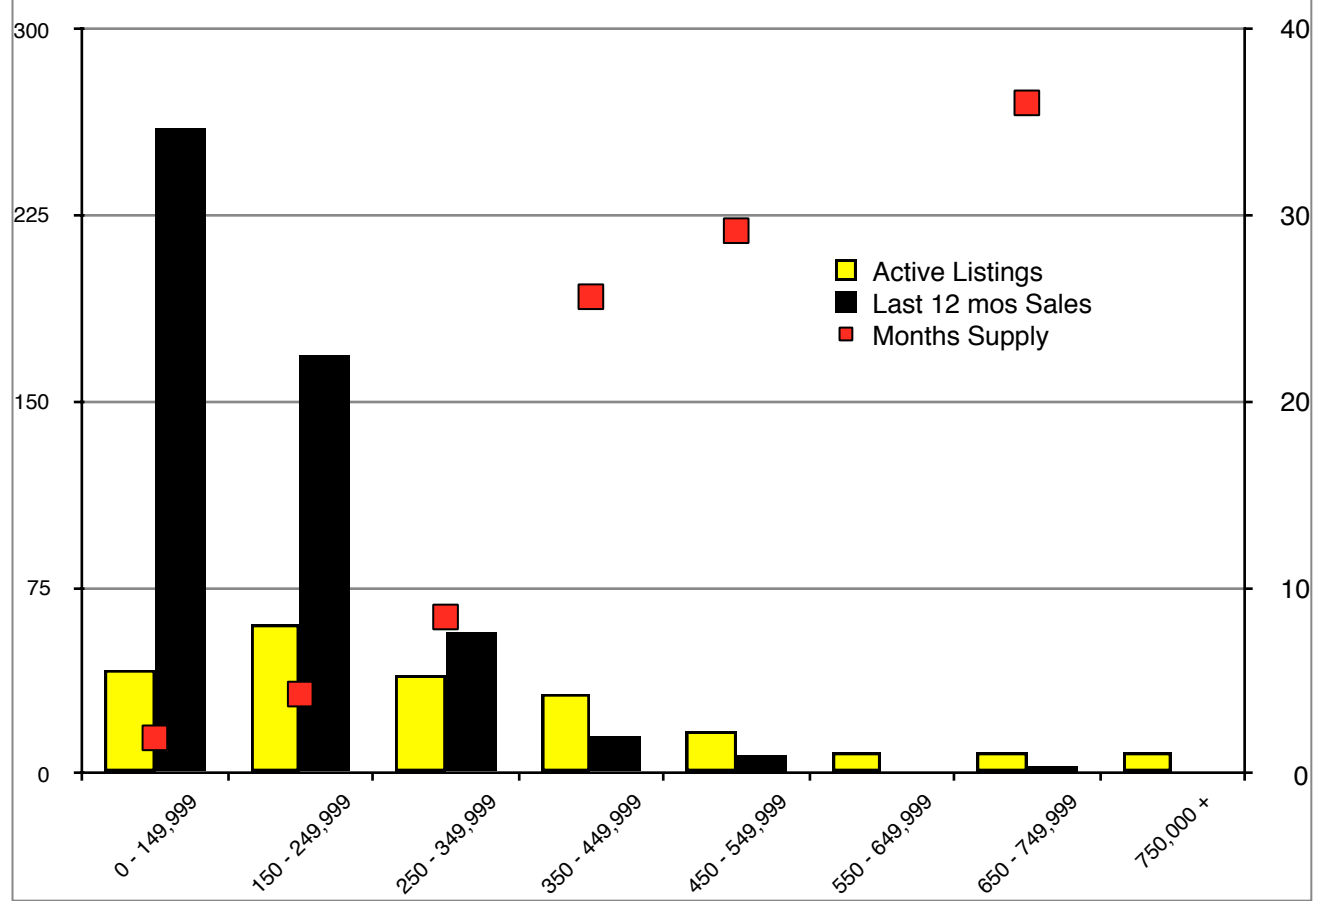

# INDICATORS

JUNE 2017

**NORTH GEORGIA Residential - June 2017**

**Banks Residential - June 2017**

**Barrow Residential - June 2017**

**Cherokee Residential - June 2017**

**Dawson Residential - June 2017**

**Forsyth Residential - June 2017**

**Gwinnett Residential - June 2017**

**Habersham Residential - June 2017**

**Hall Residential - June 2017**

**Jackson Residential - June 2017**

**Lumpkin Residential - June 2017**

**Pickens Residential - June 2017**