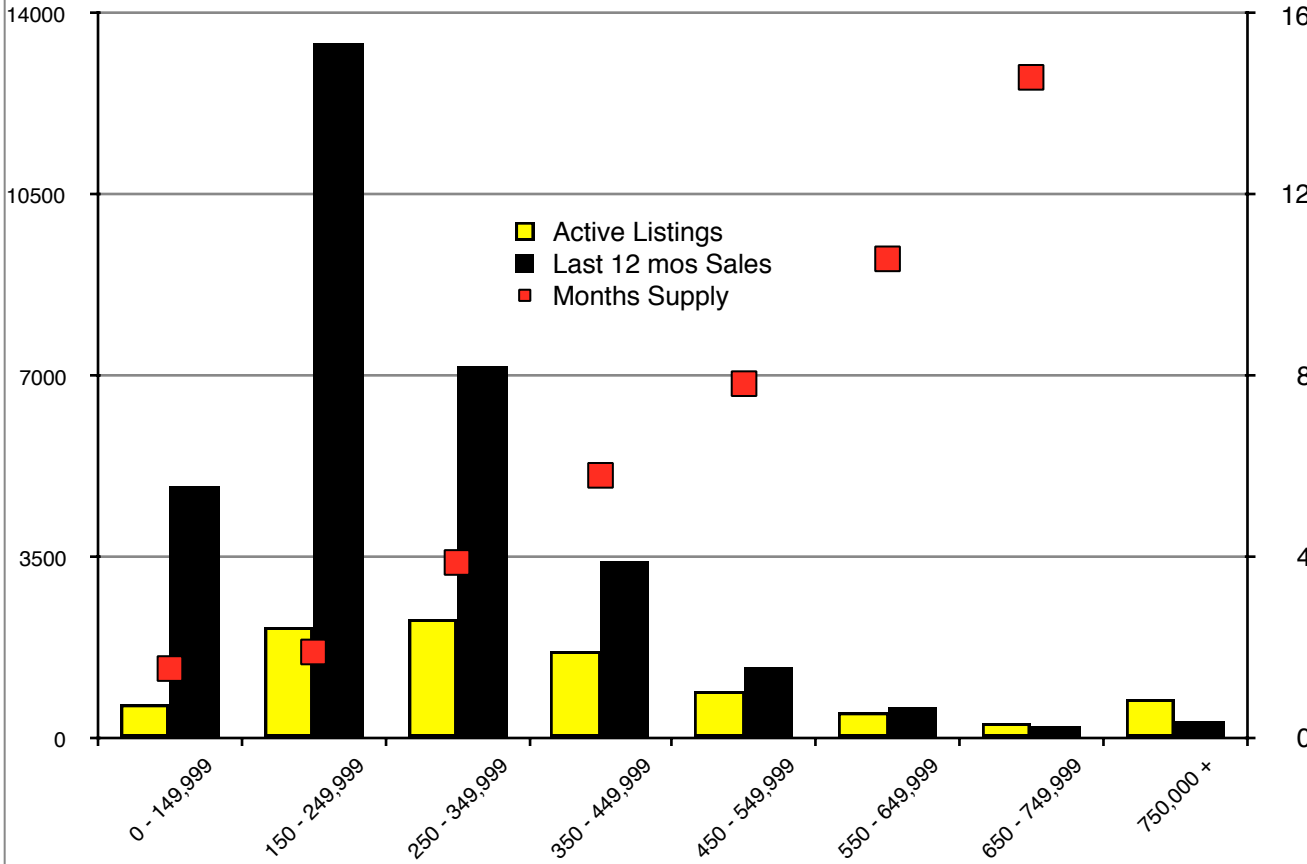

# INDICATORS

JUNE 2017

**NORTH GEORGIA Residential - June 2017**

**Banks Residential - June 2017**

**Barrow Residential - June 2017**

**Cherokee Residential - June 2017**

**Dawson Residential - June 2017**

**Forsyth Residential - June 2017**

**Gwinnett Residential - June 2017**

**Habersham Residential - June 2017**

**Hall Residential - June 2017**

**Jackson Residential - June 2017**

**Lumpkin Residential - June 2017**

**Pickens Residential - June 2017**