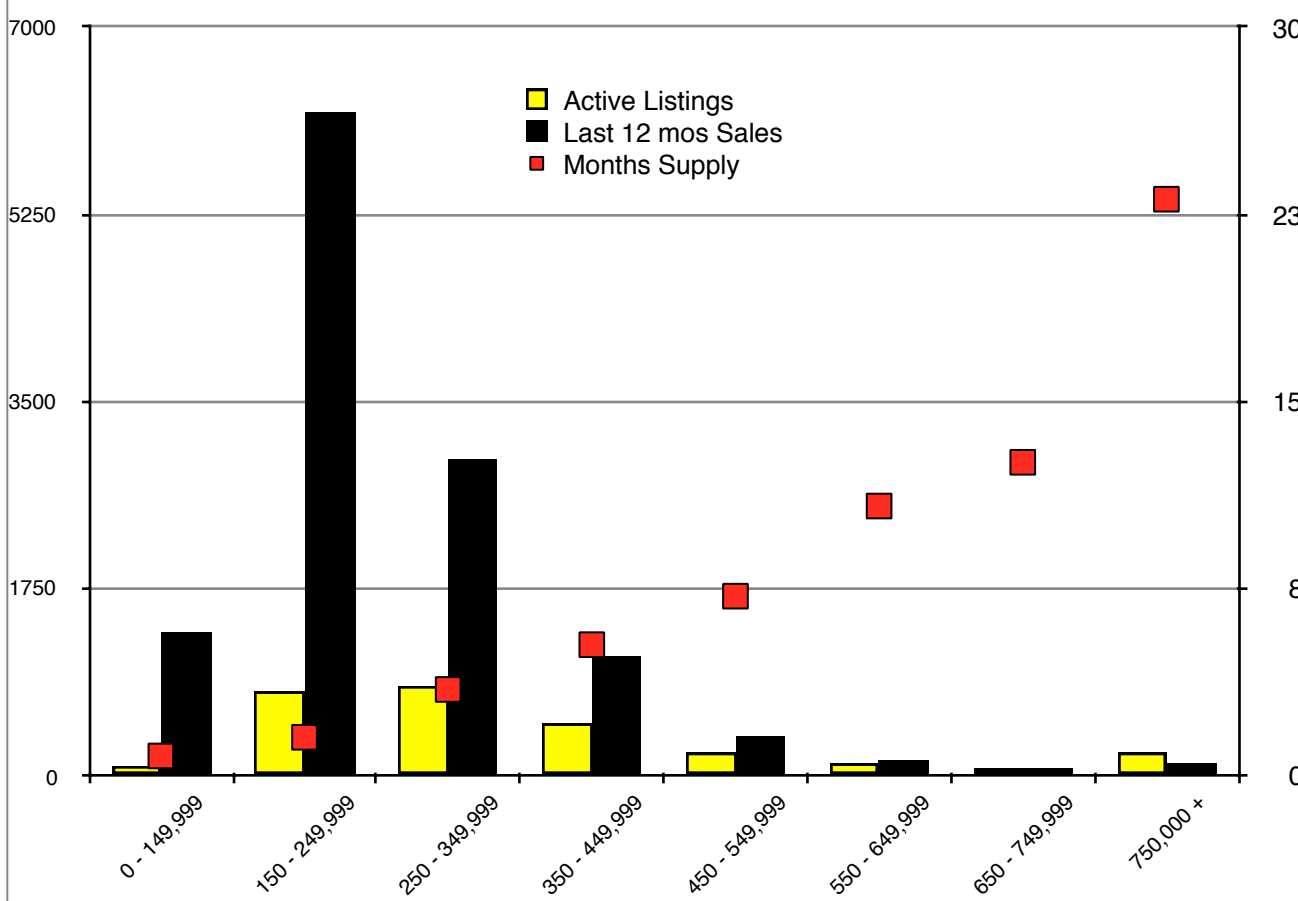

# INDICATORS

JUNE 2017

**NORTH GEORGIA Residential - June 2017**

**Banks Residential - June 2017**

**Barrow Residential - June 2017**

**Cherokee Residential - June 2017**

**Dawson Residential - June 2017**

**Forsyth Residential - June 2017**

**Gwinnett Residential - June 2017**

**Habersham Residential - June 2017**

**Hall Residential - June 2017**

**Jackson Residential - June 2017**

**Lumpkin Residential - June 2017**

**Pickens Residential - June 2017**