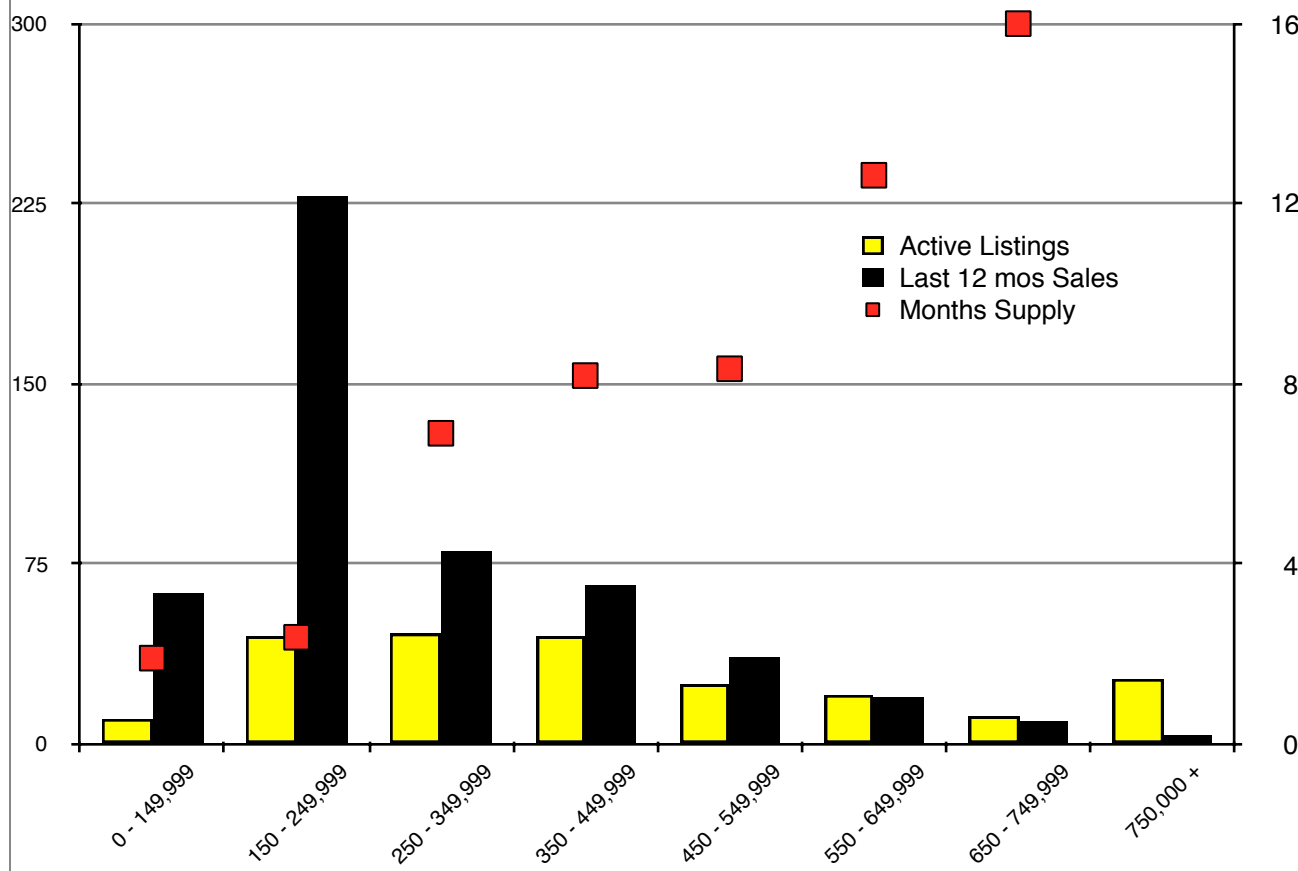

# INDICATORS

JUNE 2017

**NORTH GEORGIA Residential - June 2017**

**Banks Residential - June 2017**

**Barrow Residential - June 2017**

**Cherokee Residential - June 2017**

**Dawson Residential - June 2017**

**Forsyth Residential - June 2017**

**Gwinnett Residential - June 2017**

**Habersham Residential - June 2017**

**Hall Residential - June 2017**

**Jackson Residential - June 2017**

**Lumpkin Residential - June 2017**

**Pickens Residential - June 2017**