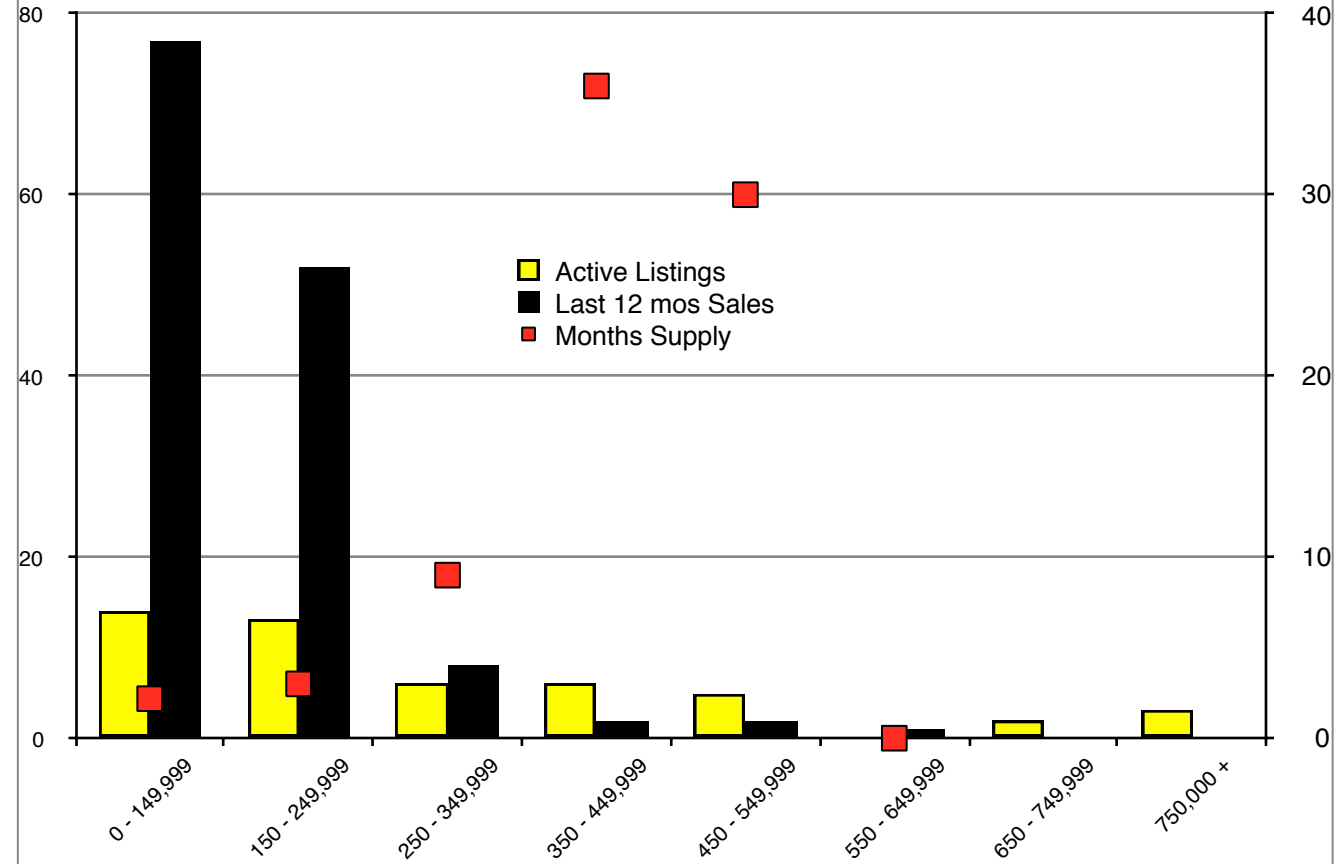

# INDICATORS

JUNE 2017

**NORTH GEORGIA Residential - June 2017**

**Banks Residential - June 2017**

**Barrow Residential - June 2017**

**Cherokee Residential - June 2017**

**Dawson Residential - June 2017**

**Forsyth Residential - June 2017**

**Gwinnett Residential - June 2017**

**Habersham Residential - June 2017**

**Hall Residential - June 2017**

**Jackson Residential - June 2017**

**Lumpkin Residential - June 2017**

**Pickens Residential - June 2017**