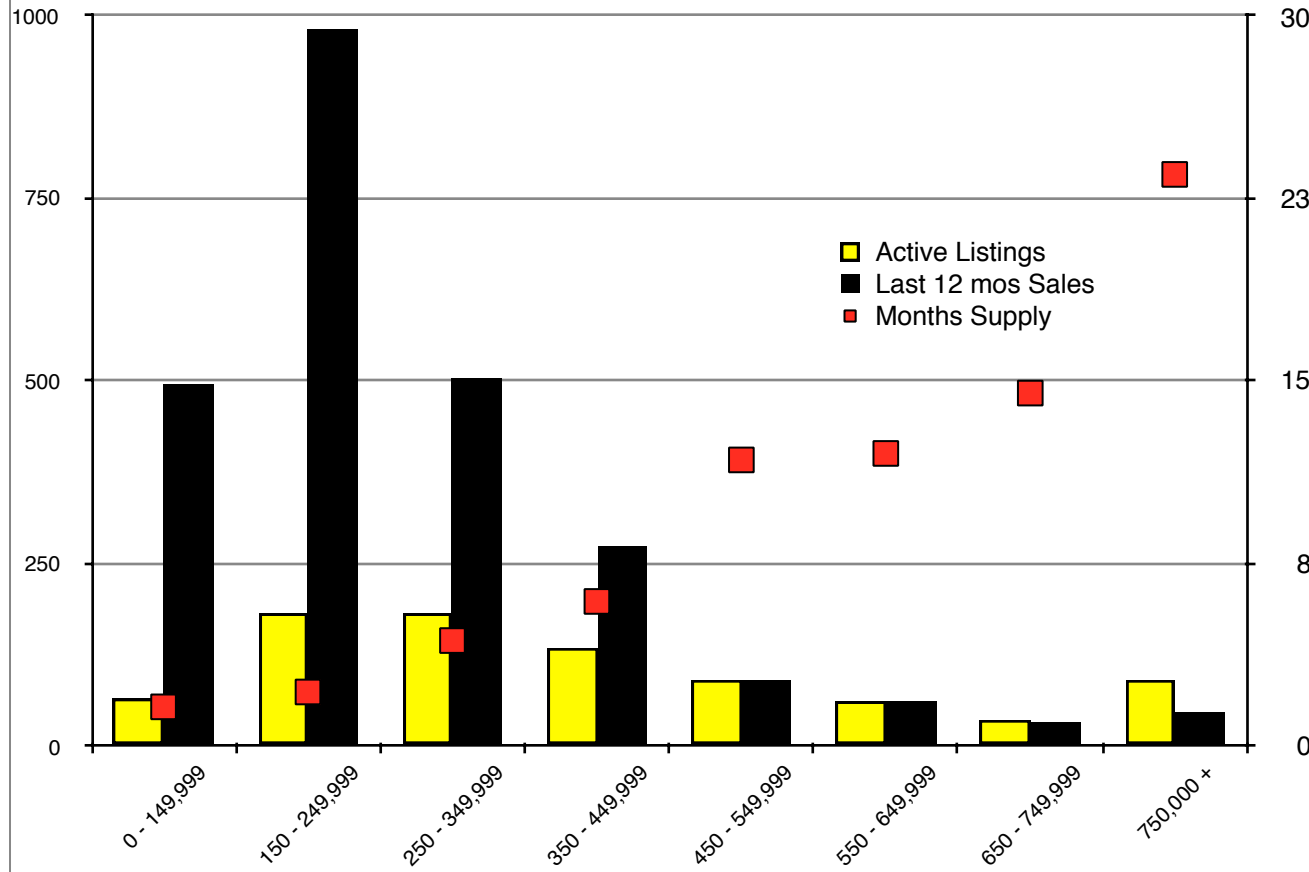

# INDICATORS

JUNE 2017

**NORTH GEORGIA Residential - June 2017**

**Banks Residential - June 2017**

**Barrow Residential - June 2017**

**Cherokee Residential - June 2017**

**Dawson Residential - June 2017**

**Forsyth Residential - June 2017**

**Gwinnett Residential - June 2017**

**Habersham Residential - June 2017**

**Hall Residential - June 2017**

**Jackson Residential - June 2017**

**Lumpkin Residential - June 2017**

**Pickens Residential - June 2017**