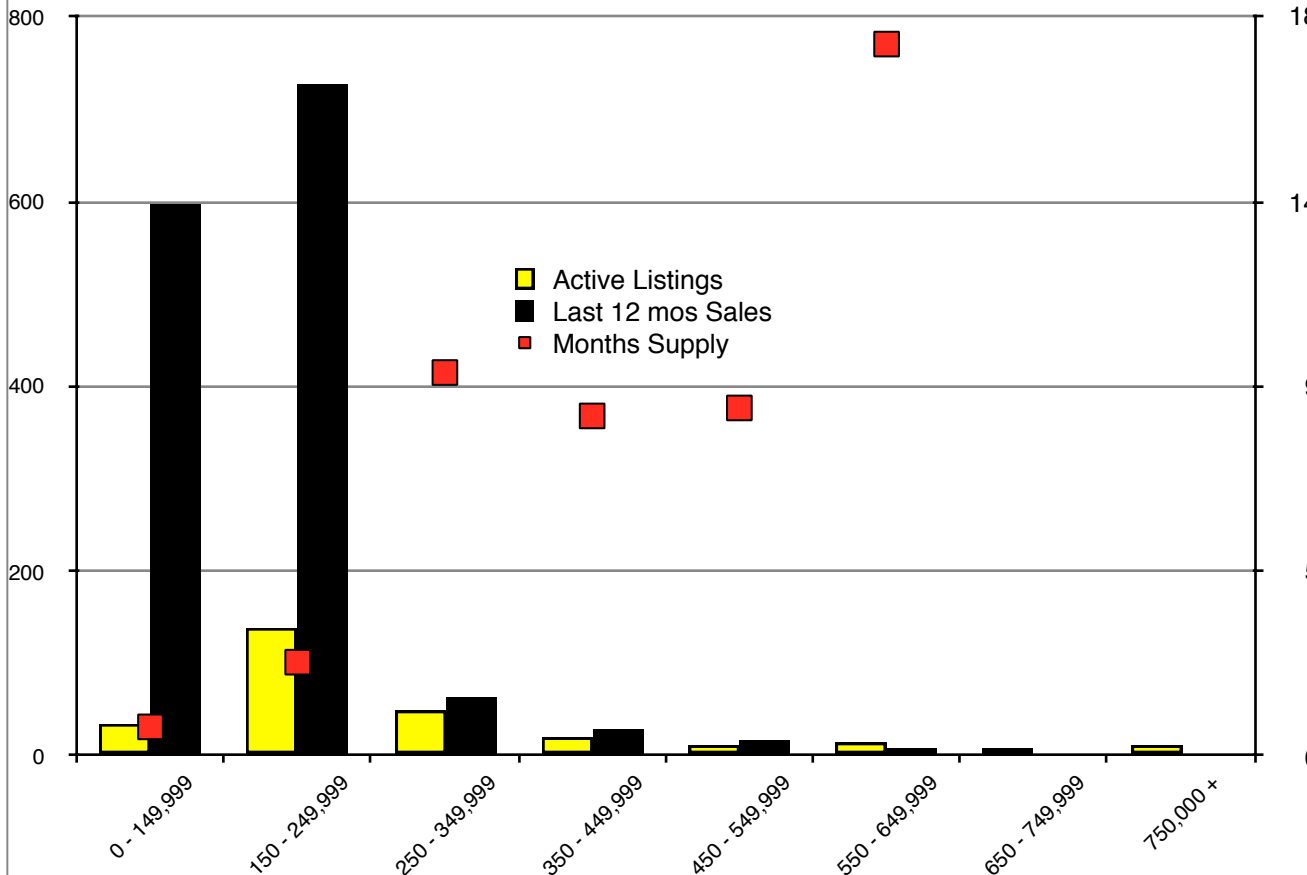

# INDICATORS

JUNE 2017

**NORTH GEORGIA Residential - June 2017**

**Banks Residential - June 2017**

**Barrow Residential - June 2017**

**Cherokee Residential - June 2017**

**Dawson Residential - June 2017**

**Forsyth Residential - June 2017**

**Gwinnett Residential - June 2017**

**Habersham Residential - June 2017**

**Hall Residential - June 2017**

**Jackson Residential - June 2017**

**Lumpkin Residential - June 2017**

**Pickens Residential - June 2017**