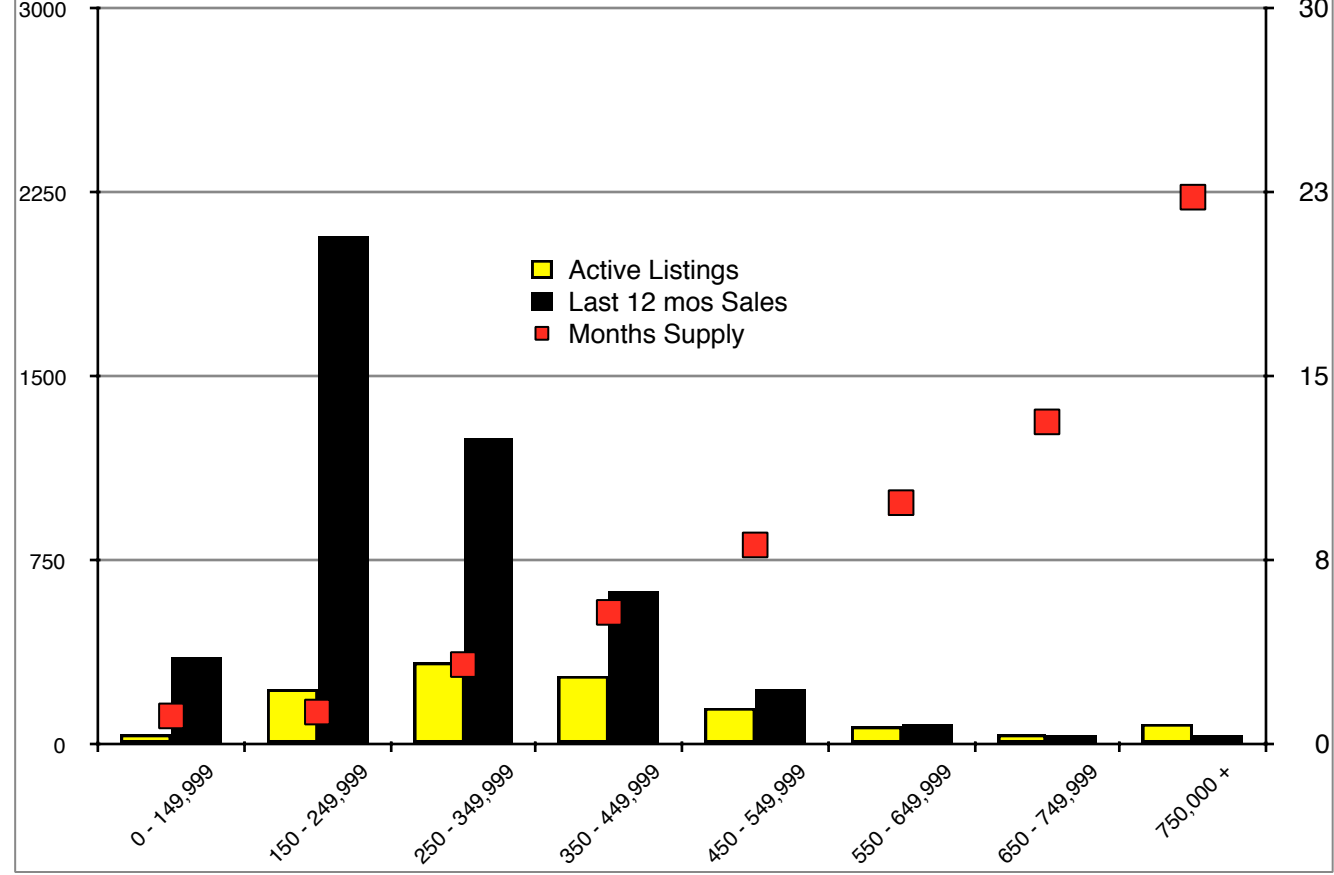

# INDICATORS

JUNE 2017

**NORTH GEORGIA Residential - June 2017**

**Banks Residential - June 2017**

**Barrow Residential - June 2017**

**Cherokee Residential - June 2017**

**Dawson Residential - June 2017**

**Forsyth Residential - June 2017**

**Gwinnett Residential - June 2017**

**Habersham Residential - June 2017**

**Hall Residential - June 2017**

**Jackson Residential - June 2017**

**Lumpkin Residential - June 2017**

**Pickens Residential - June 2017**