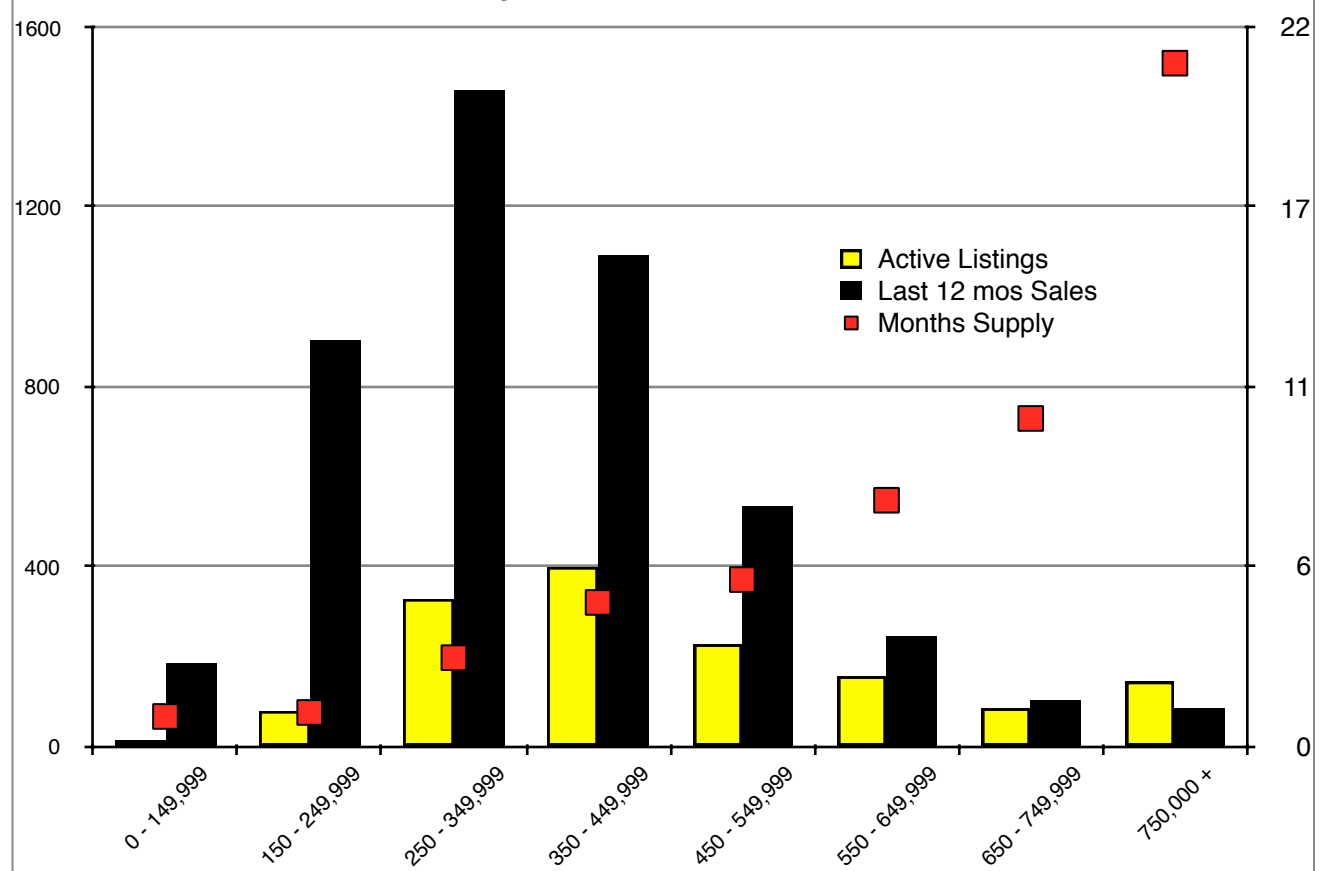

# INDICATORS

JUNE 2017

**NORTH GEORGIA Residential - June 2017**

**Banks Residential - June 2017**

**Barrow Residential - June 2017**

**Cherokee Residential - June 2017**

**Dawson Residential - June 2017**

**Forsyth Residential - June 2017**

**Gwinnett Residential - June 2017**

**Habersham Residential - June 2017**

**Hall Residential - June 2017**

**Jackson Residential - June 2017**

**Lumpkin Residential - June 2017**

**Pickens Residential - June 2017**