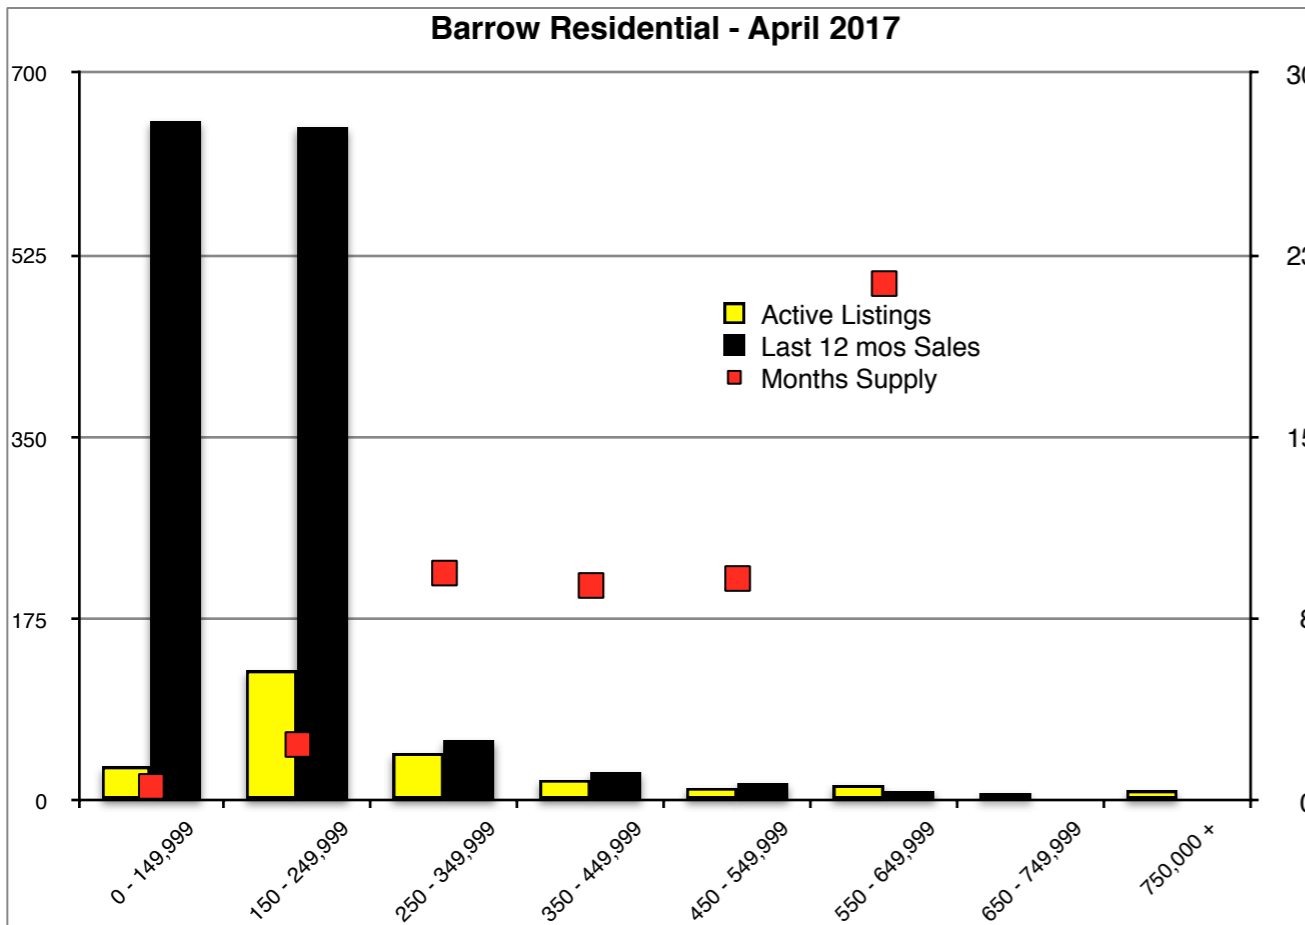

# INDICATORS

APRIL 2017

**Dawson Residential - April 2017**

**Forsyth Residential - April 2017**

**Gwinnett Residential - April 2017**

**Habersham Residential - April 2017**

**Hall Residential - April 2017**

**Jackson Residential - April 2017**

**Lumpkin Residential - April 2017**

**Pickens Residential - April 2017**

**Rabun Residential - April 2017**

**Stephens Residential - April 2017**

**Walton Residential - April 2017**