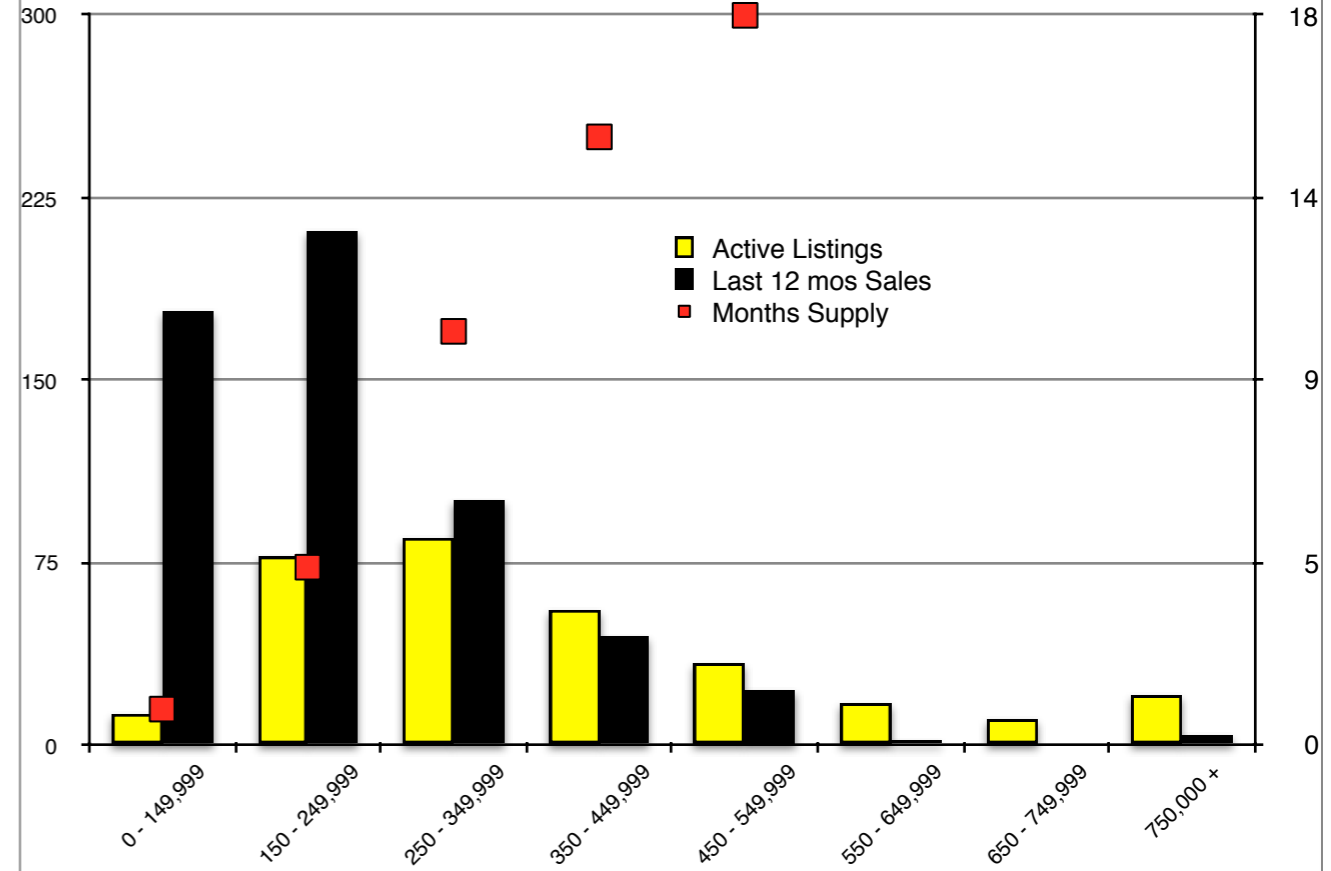

# INDICATORS

APRIL 2017

**Dawson Residential - April 2017**

**Forsyth Residential - April 2017**

**Gwinnett Residential - April 2017**

**Habersham Residential - April 2017**

**Hall Residential - April 2017**

**Jackson Residential - April 2017**

**Lumpkin Residential - April 2017**

**Pickens Residential - April 2017**

**Rabun Residential - April 2017**

**Stephens Residential - April 2017**

**Walton Residential - April 2017**