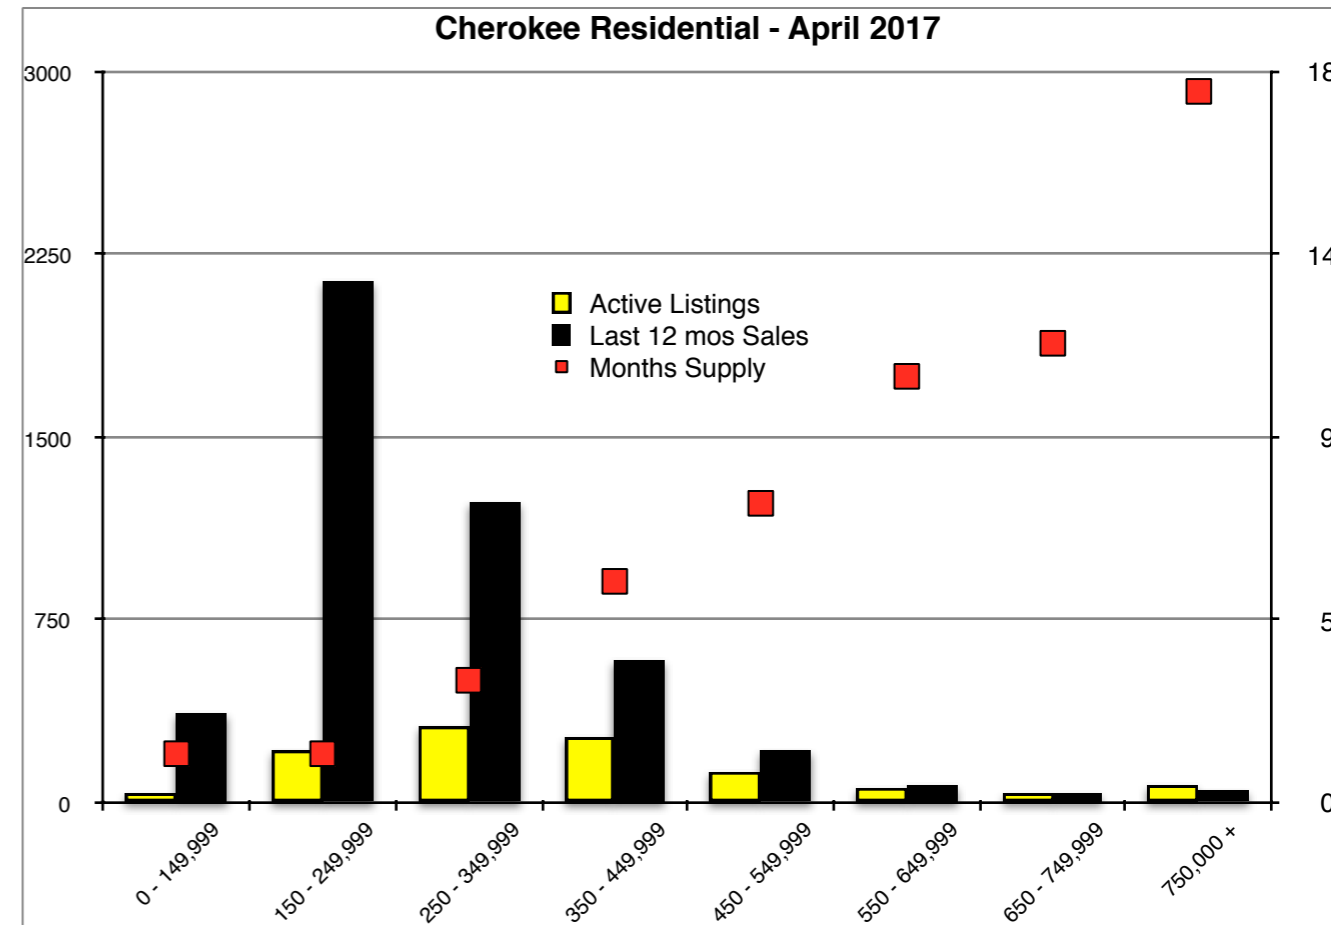

# INDICATORS

APRIL 2017

**Dawson Residential - April 2017**

**Forsyth Residential - April 2017**

**Gwinnett Residential - April 2017**

**Habersham Residential - April 2017**

**Hall Residential - April 2017**

**Jackson Residential - April 2017**

**Lumpkin Residential - April 2017**

**Pickens Residential - April 2017**

**Rabun Residential - April 2017**

**Stephens Residential - April 2017**

**Walton Residential - April 2017**